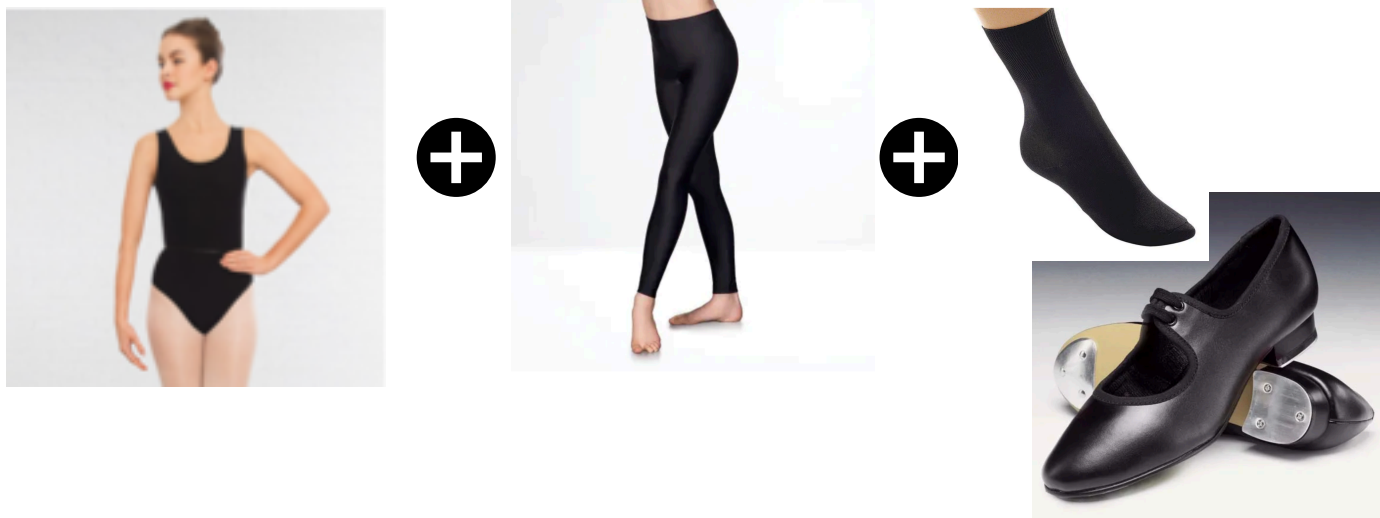

ISTD Modern and Tap EXAM Uniform

Female - Pre-Primary - Grade 6 Modern and Tap

Black Cami-Sleeve Cotton Leotard - Black leggings - Black Socks - Black tap shoes

Male - Primary - Grade 6 Modern/Tap

White Short Sleeve Cotton Leotard - Black Shorts - Black Socks - Black Tap Shoes